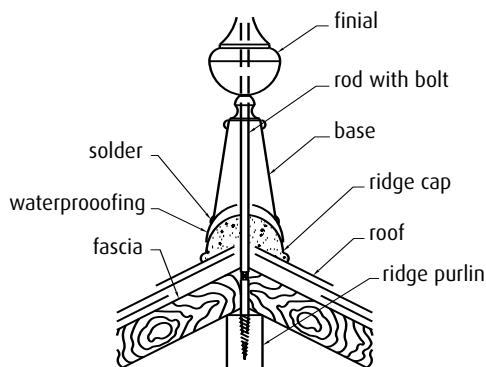

■ : Finial for weathervane. * : Finial for stamped cockerel.

FINIALS, PINNACLES, FLAMES

IN CATALOGUE

3481

Square Finials

The square finials are mounted without a fixing rod.

4115

Ref.	Height in cm	Base in mm			Dimensions of the biggest component in mm	Aprox. height of gable in m
		Base	Height	Top		
3481	80	125 x 125	210	79 x 79	160 x 160	5 to 9
	100	150 x 150	260	100 x 100	200 x 200	6 to 10
	125	190 x 190	320	124 x 124	250 x 250	10 to 15
	150	213 x 213	330	150 x 150	300 x 300	12 to 15
4115	65	220 x 220	254	130 x 130	240 x 240	4 to 6
	80	270 x 270	308	180 x 180	300 x 300	5 to 9

Pinnacle finials

The square finials are mounted without a fixing rod.

Height in cm	Base in mm		
	Base	Height	Top
30	120 x 120	30	120 x 120
40	130 x 130	50	130 x 130
60	200 x 200	250	200 x 200
120	Ø 450	280	Ø 450

All standard finials can be made with a modified base. Please provide dimensions in mm for bases.

Modified bases

Tailor-made bases

Tailor-made bases can also be manufactured (consult us).

Fixing rods

Rod in Bracket installation

Rod Mounted in bracket

4501

Rod with bolt installation

Rod with bolt

4503

Ref.	Height in cm	Diameter in mm
4501	50	16
	100	16
	120	18
	150	18
	175	18
	200	30
4503	50	16
	100	16