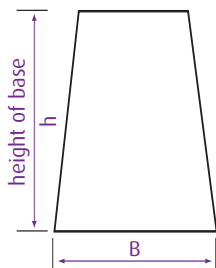

Modified bases