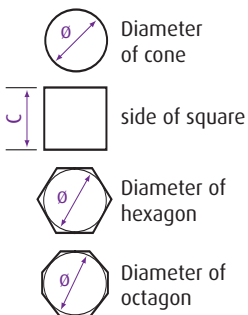

Modified bases