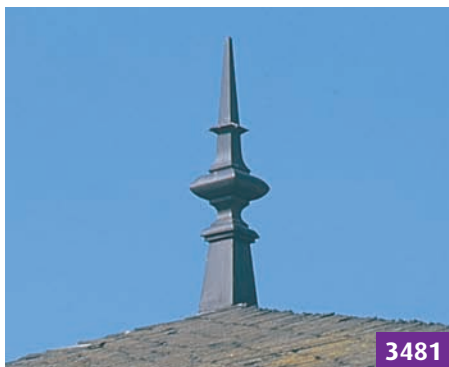

FINIALS, PINNACLES, FLAMES

IN CATALOGUE

3481

Square Finials

The square finials are mounted without a fixing rod.