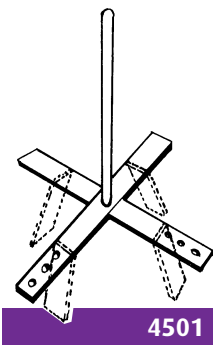

4063

FINIALS IN CATALOGUE

Ref.	Height en cm	base en mm			Diameter of rod in mm	Diameter of ball or biggest repoussé in mm	Finial for weathervane	Aprox. height of gable in m
		Base	Height	Top				
4064	120	135 x 135	190	Ø 85	18	Ø 140	■	10 to 15
	145	165 x 165	250	Ø 90	18	Ø 187	■ *	12 to 15
	175	200 x 200	300	Ø 120	18	Ø 235	■ *	12 to 18
4067	100	135 x 135	185	Ø 80	18	160	■	6 to 10
	120	160 x 160	245	Ø 112	18	220	■	10 to 15
	150	200 x 200	300	Ø 147	18	300	■ *	12 to 15

3601

4146

4148

4498

Flames

Ref.	Height in cm	base in mm	
		Base	Height
4498	43	Ø 120	130

FINIALS

Modified bases

All standard finials can be made with a modified base. Please provide dimensions in mm for bases.

Modified bases

Tailor-made bases

Tailor-made bases can also be manufactured (consult us).

Fixing rods

Rod in Bracket installation

Rod Mounted in bracket

4501

Rod with bolt installation

Rod with bolt

4503

Ref.	Height in cm	Diameter in mm
4501	50	16
	100	16
	120	18
	150	18
	175	18
	200	30
4503	50	16
	100	16