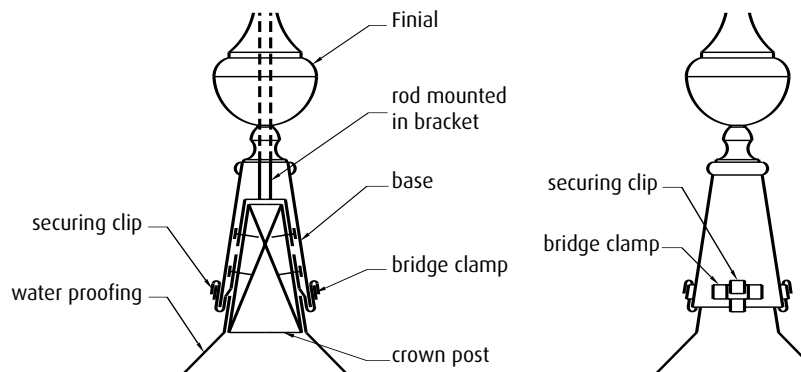

All standard finials can be made with a modified base. Please provide dimensions in mm for bases.

Modified bases

Tailor-made bases

Tailor-made bases can also be manufactured (consult us).

Fixing rods

Rod in Bracket installation

Rod Mounted in bracket

4501

Rod with bolt installation

Rod with bolt

4503

Ref.	Height in cm	Diameter in mm
4501	50	16
	100	16
	120	18
	150	18
	175	18
	200	30
4503	50	16
	100	16