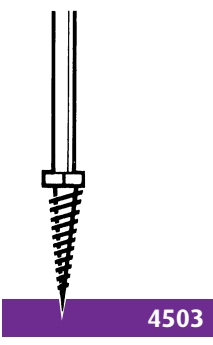

Pinnacle finials

The square finials are mounted without a fixing rod.

Height in cm	Base in mm		
	Base	Height	Top
30	120 x 120	30	120 x 120
40	130 x 130	50	130 x 130
60	200 x 200	250	200 x 200
120	Ø 450	280	Ø 450

3601

4146

4148

4498

Flames

Ref.	Height in cm	base in mm	
		Base	Height
4498	43	Ø 120	130

FINIALS

Modified bases

All standard finials can be made with a modified base. Please provide dimensions in mm for bases.

Modified bases

Tailor-made bases

Tailor-made bases can also be manufactured (consult us).

Fixing rods

Rod in Bracket installation

Rod Mounted in bracket

4501

Rod with bolt installation

Rod with bolt

4503

Ref.	Height in cm	Diameter in mm
4501	50	16
	100	16
	120	18
	150	18
	175	18
	200	30
4503	50	16
	100	16