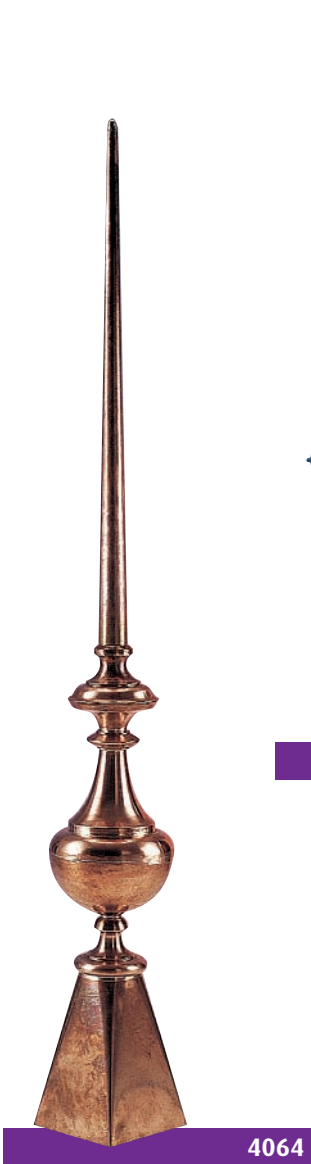

FINIALS IN CATALOGUE

Ref.	Height en cm	base en mm			Diameter of rod in mm	Diameter of ball or biggest repoussé in mm	Finial for weathervane	Aprox. height of gable in m
		Base	Height	Top				
4064	120	135 x 135	190	Ø 85	18	Ø 140	■	10 to 15
	145	165 x 165	250	Ø 90	18	Ø 187	■ *	12 to 15
	175	200 x 200	300	Ø 120	18	Ø 235	■ *	12 to 18
4067	100	135 x 135	185	Ø 80	18	160	■	6 to 10
	120	160 x 160	245	Ø 112	18	220	■	10 to 15
	150	200 x 200	300	Ø 147	18	300	■ *	12 to 15

■ : Finial for weathervane. * : Finial for stamped cockerel.