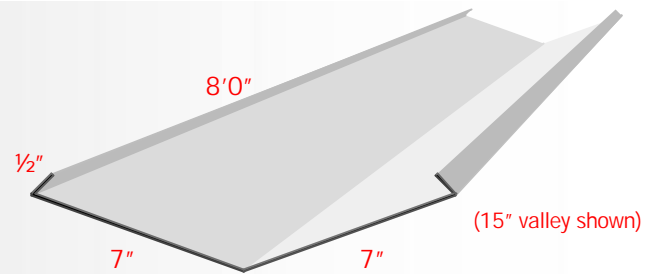

ASSOCIATED LEAD MILLS LTD

Soakers

Fabricated soakers are available in a range of sizes and dimensions listed overleaf. They are supplied and priced in packs of 25.

Valleys

Fabricated valleys are available in a range of sizes and dimensions listed overleaf. They are supplied and priced singularly.

FABRICATIONS DIMENSIONS