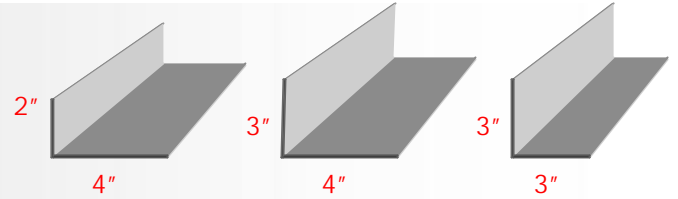

ASSOCIATED LEAD MILLS LTD

Soakers

Fabricated soakers are available in a range of sizes and dimensions listed overleaf. They are supplied and priced in packs of 25.

Valleys

Fabricated valleys are available in a range of sizes and dimensions listed overleaf. They are supplied and priced singularly.

FABRICATIONS DIMENSIONS